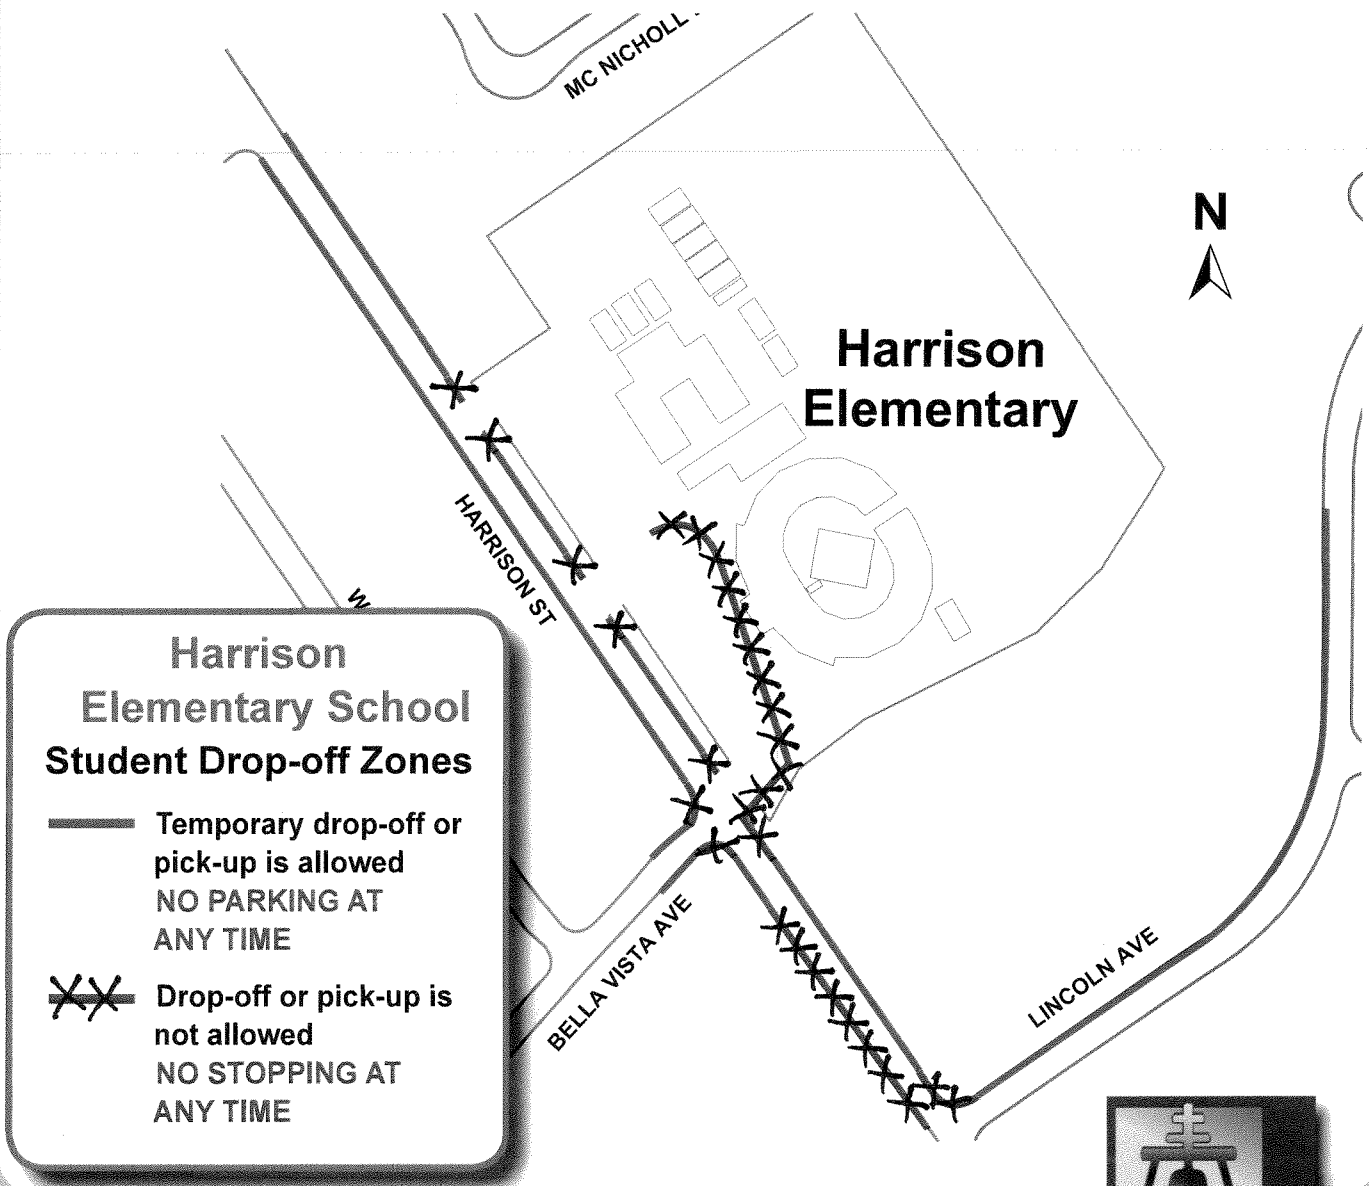

HARRISON ELEMENTRY SCHOOL

2901 Harrison Street
Riverside, CA 92503

Parking Safety Near Schools

Please consider the following tips during drop-off and pick-up times to help keep your child safe.

➔ **Do not stop your car in the street to load or unload**

This causes traffic to stop and students will often walk between cars creating a dangerous condition for the child.

➔ **Obey all parking signs and curb paintings**

Stopping in a red curb zone may cause other drivers to have an obstructed view.

➔ **Arrive early**

Park down the street, and walk to campus to meet your child.

➔ **Do not leave your car unattended in the white loading zones**

➔ **If you choose to park across from the school, use the nearest crosswalk**