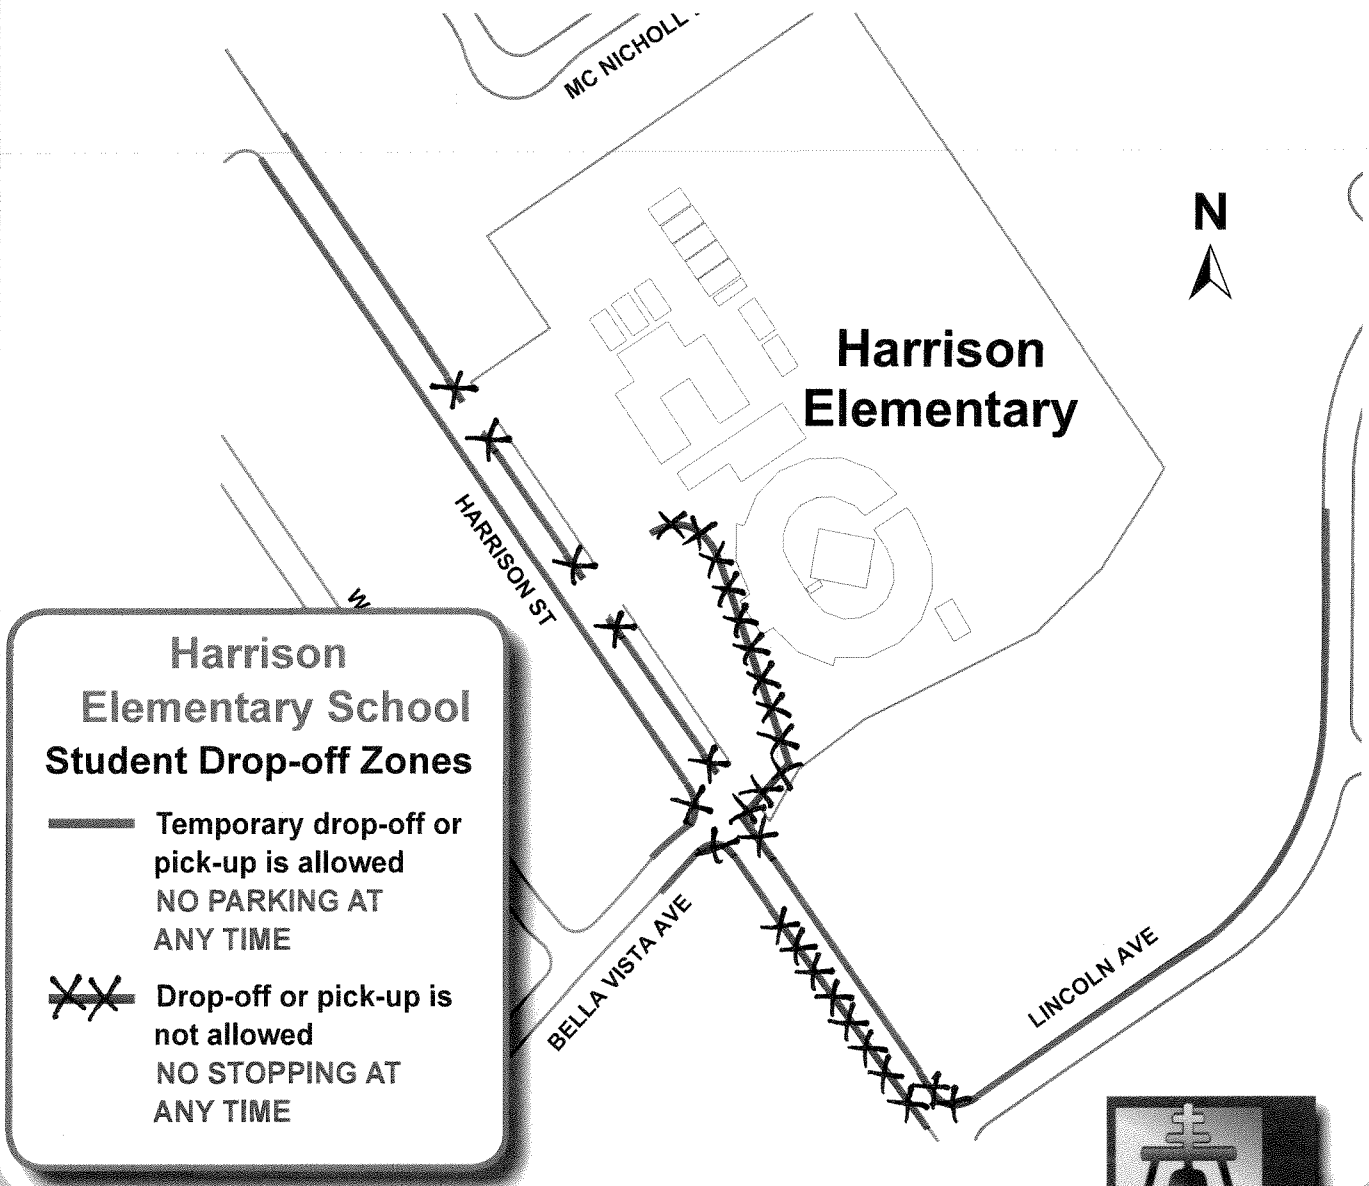

# Parking Safety Near Schools

Please consider the following tips during drop-off and pick-up times to help keep your child safe.

➔ **Do not stop your car in the street to load or unload**

This causes traffic to stop and students will often walk between cars creating a dangerous condition for the child.

➔ **Obey all parking signs and curb paintings**

Stopping in a red curb zone may cause other drivers to have an obstructed view.

➔ **Arrive early**

Park down the street, and walk to campus to meet your child.

➔ **Do not leave your car unattended in the white loading zones**

➔ **If you choose to park across from the school, use the nearest crosswalk**

*Parking rules are enforced near school zones for the safety of your children.*