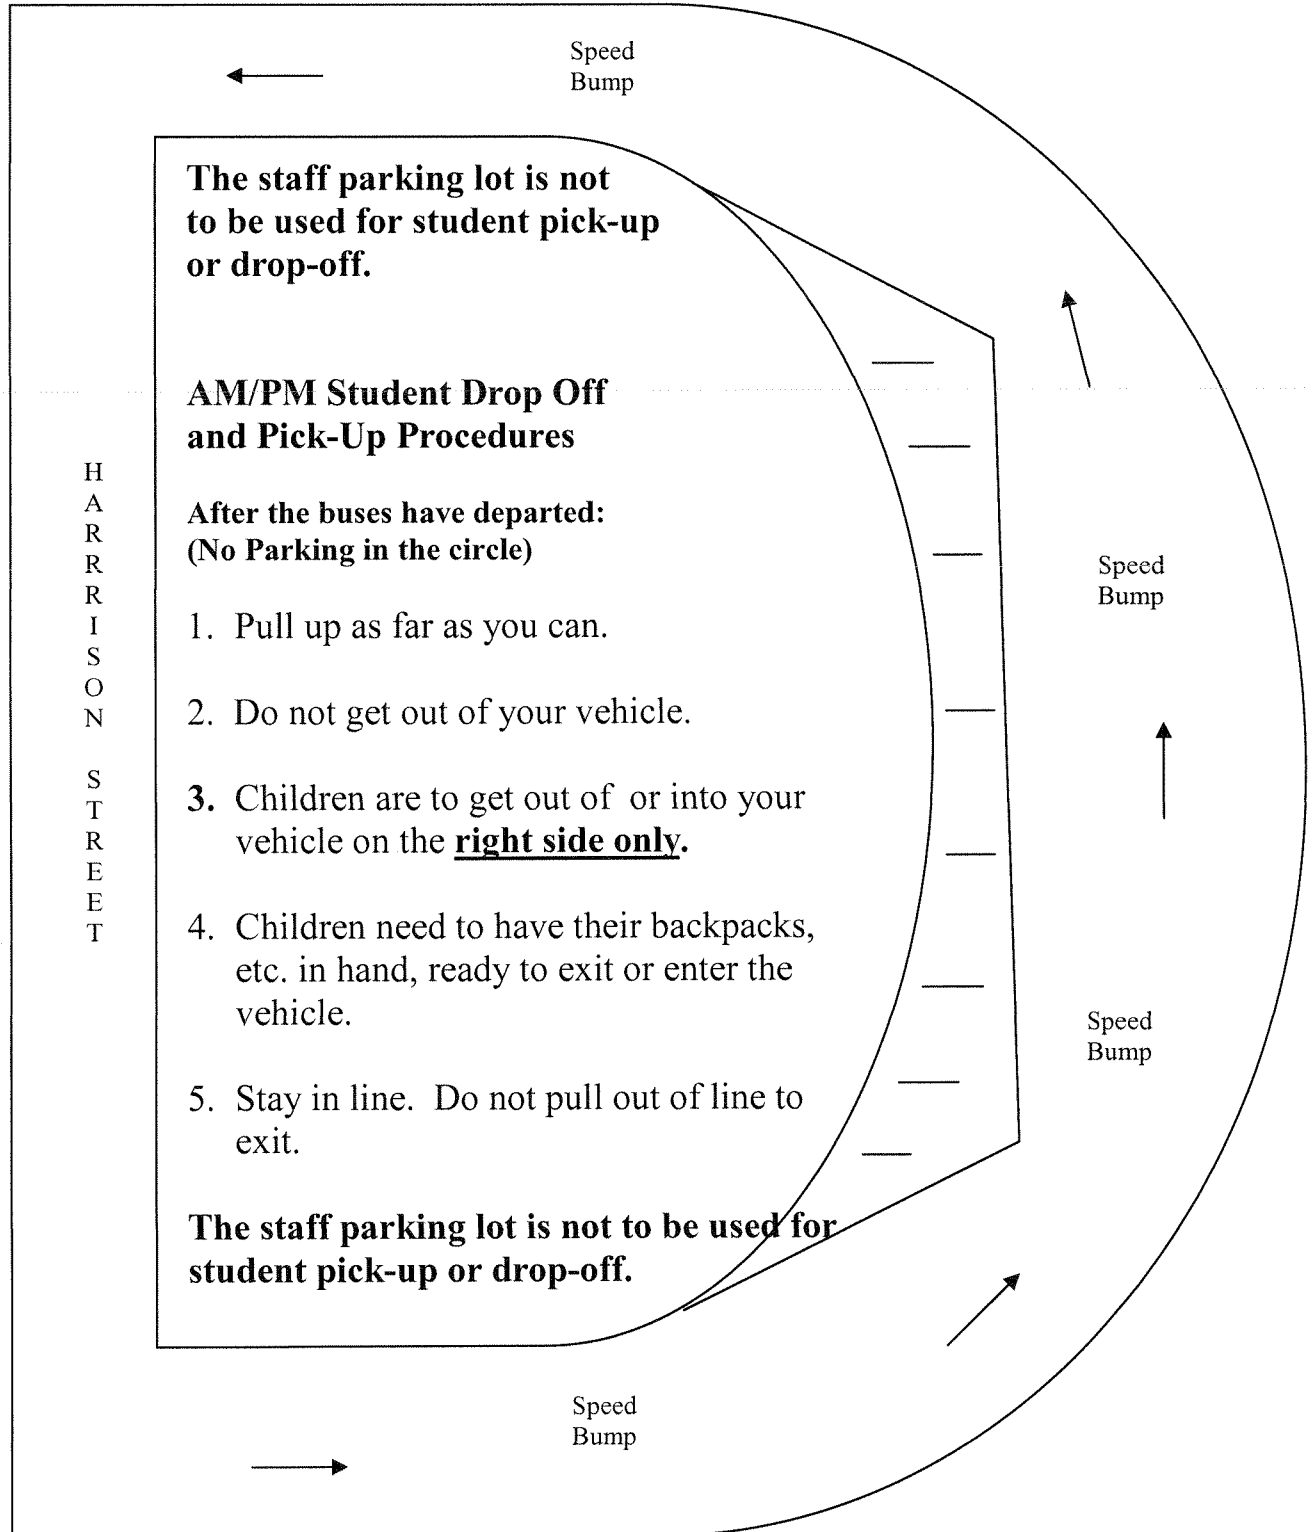

Kindergarten parents: Please pull all the way forward. Our supervisor can walk your student to the kindergarten playground. Thank you.

All parents. Please do not park in or block our neighbor's driveways. Thank you for showing courtesy to our school neighbors.

HARRISON ELEMENTRY SCHOOL

2901 Harrison Street
Riverside, CA 92503

Parking Safety Near Schools

Please consider the following tips during drop-off and pick-up times to help keep your child safe.

➔ **Do not stop your car in the street to load or unload**

This causes traffic to stop and students will often walk between cars creating a dangerous condition for the child.

➔ **Obey all parking signs and curb paintings**

Stopping in a red curb zone may cause other drivers to have an obstructed view.

➔ **Arrive early**

Park down the street, and walk to campus to meet your child.

➔ **Do not leave your car unattended in the white loading zones**

➔ **If you choose to park across from the school, use the nearest crosswalk**