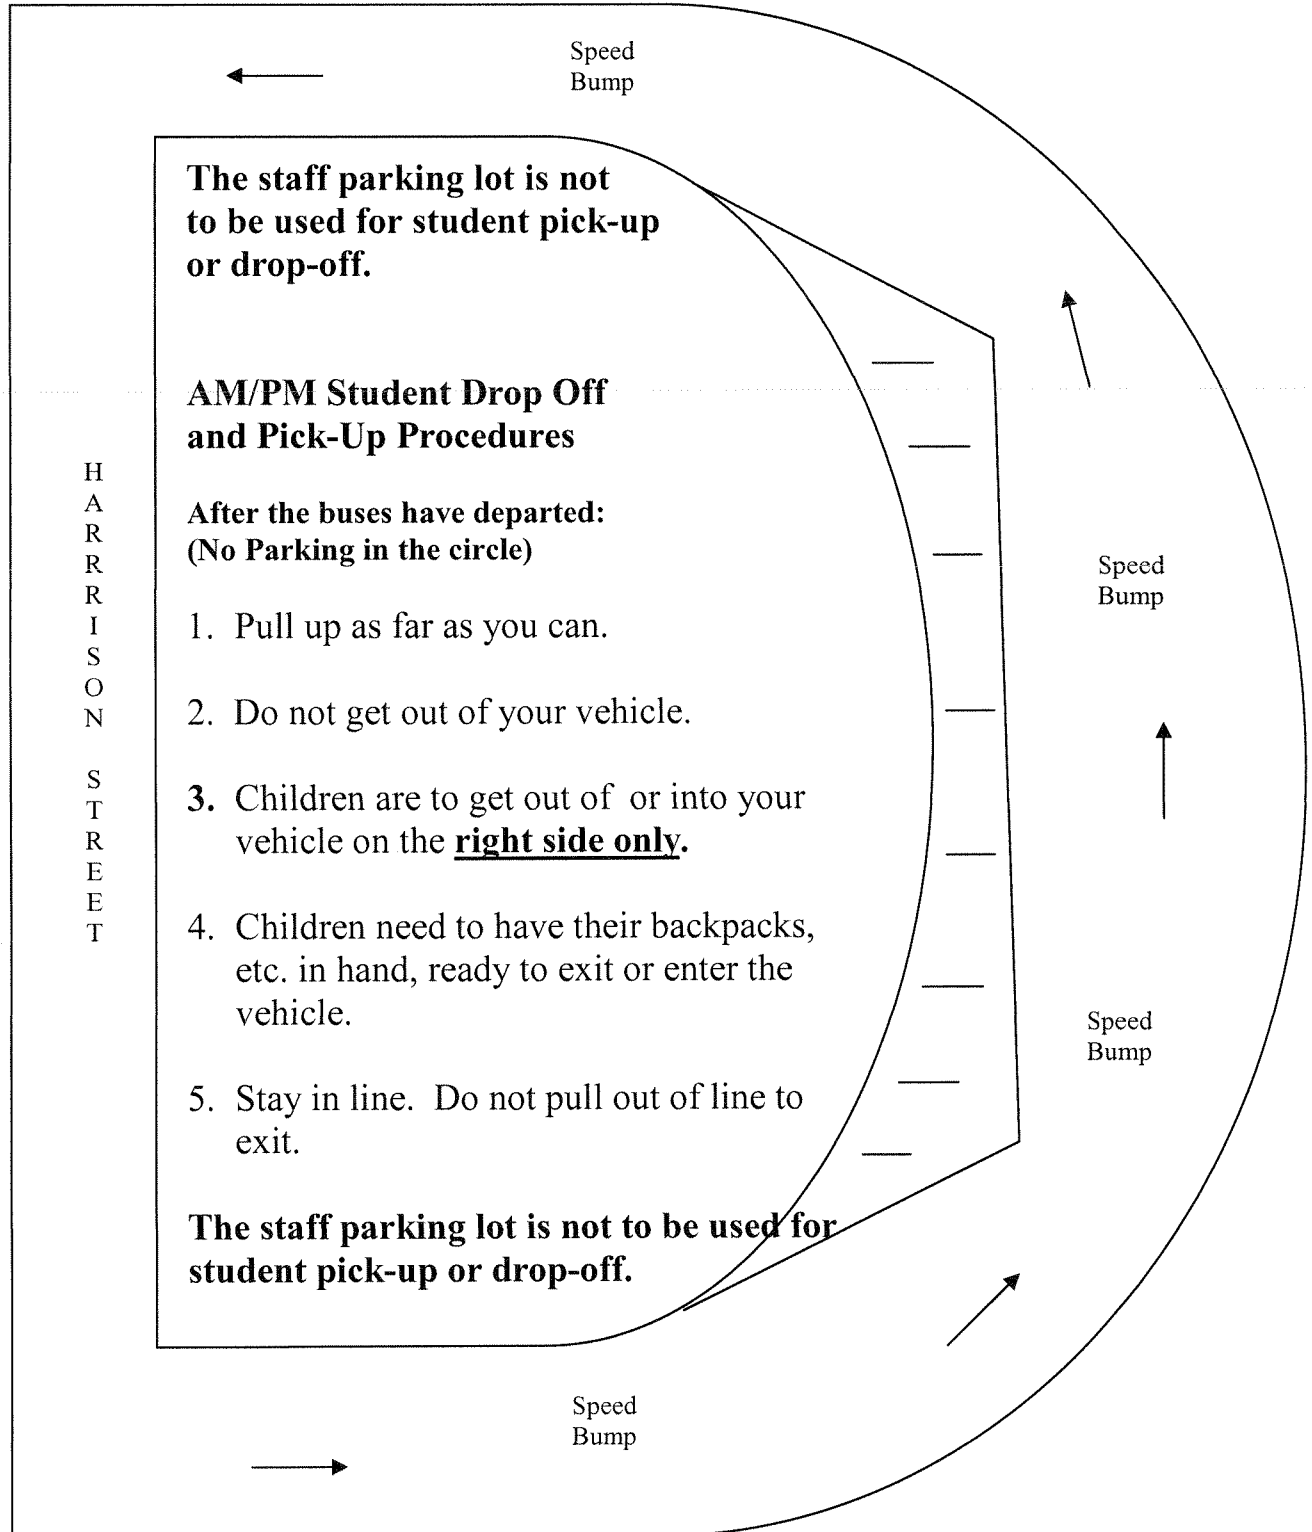

Kindergarten parents: Please pull all the way forward. Our supervisor can walk your student to the kindergarten playground. Thank you.

All parents. Please do not park in or block our neighbor's driveways. Thank you for showing courtesy to our school neighbors.

# Parking Safety Near Schools

Please consider the following tips during drop-off and pick-up times to help keep your child safe.

➔ **Do not stop your car in the street to load or unload**

This causes traffic to stop and students will often walk between cars creating a dangerous condition for the child.

➔ **Obey all parking signs and curb paintings**

Stopping in a red curb zone may cause other drivers to have an obstructed view.

➔ **Arrive early**

Park down the street, and walk to campus to meet your child.

➔ **Do not leave your car unattended in the white loading zones**

➔ **If you choose to park across from the school, use the nearest crosswalk**

*Parking rules are enforced near school zones for the safety of your children.*